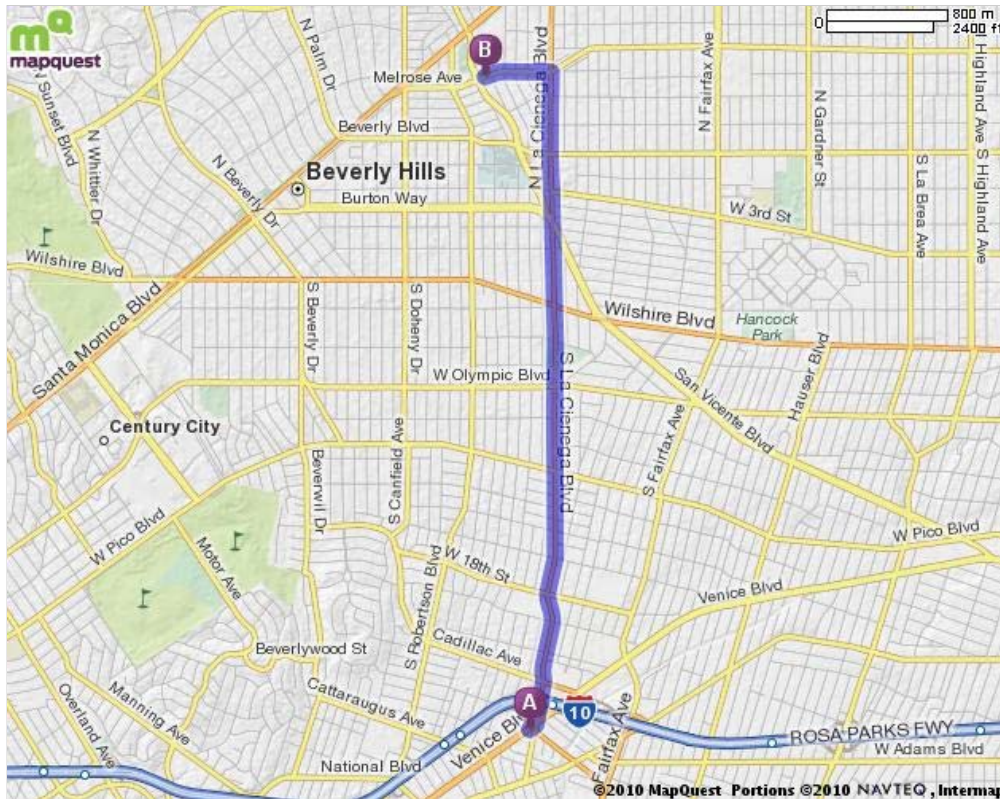

**8516 Venice Blvd, Los Angeles, CA 90034**

1. Start out going **NORTHEAST** on **VENICE BLVD** toward **S LA CIENEGA BLVD.** go 0.0 mi

2. Turn **SLIGHT LEFT** onto **S LA CIENEGA BLVD.** go 3.3 mi

3. Turn **LEFT** onto **MELROSE AVE.** [Map](#) go 0.3 mi

4. **8687 MELROSE AVE** is on the **RIGHT.** go 0.0 mi

**8687 Melrose Ave, West Hollywood, CA 90069-5012**

Total Travel Estimate : 3.64 miles - about 9 minutes

Route Map [Hide](#)

[All rights reserved. Use subject to License/Copyright](#) | [Map Legend](#)