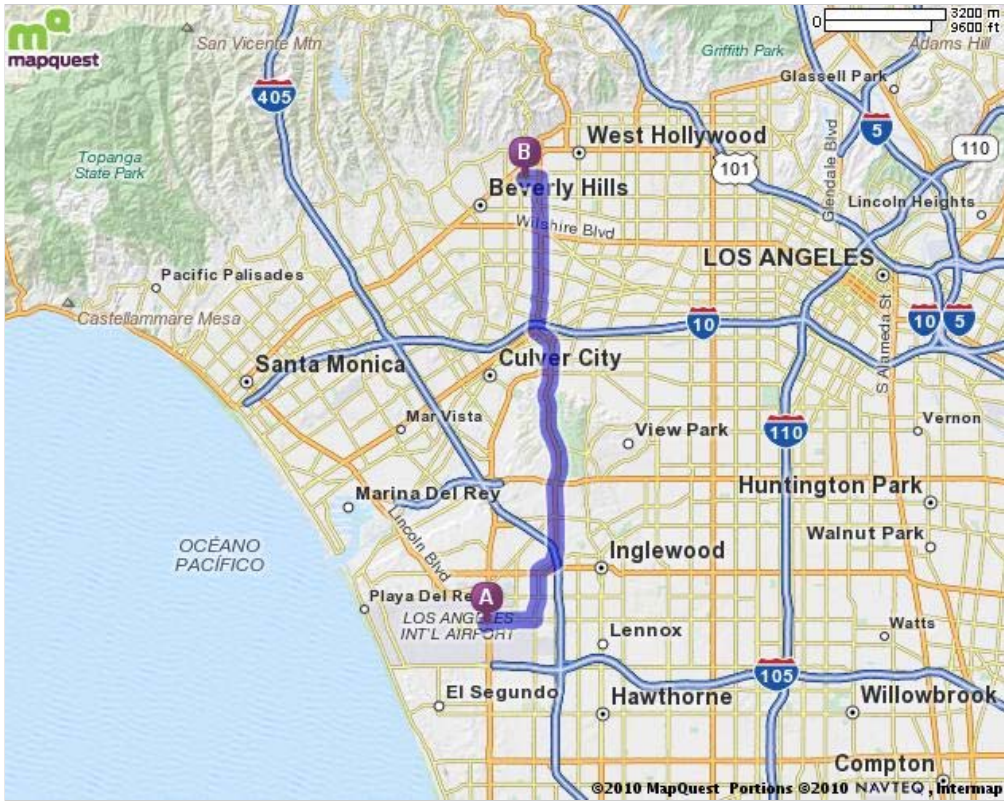

[All rights reserved. Use subject to License/Copyright](#) | [Map Legend](#)

Directions and maps are informational only. We make no warranties on the accuracy of their content, road conditions or route usability or expeditiousness. You assume all risk of use. MapQuest and its suppliers shall not be liable to you for any loss or delay resulting from your use of MapQuest. Your use of MapQuest means you agree to our [Terms of Use](#)