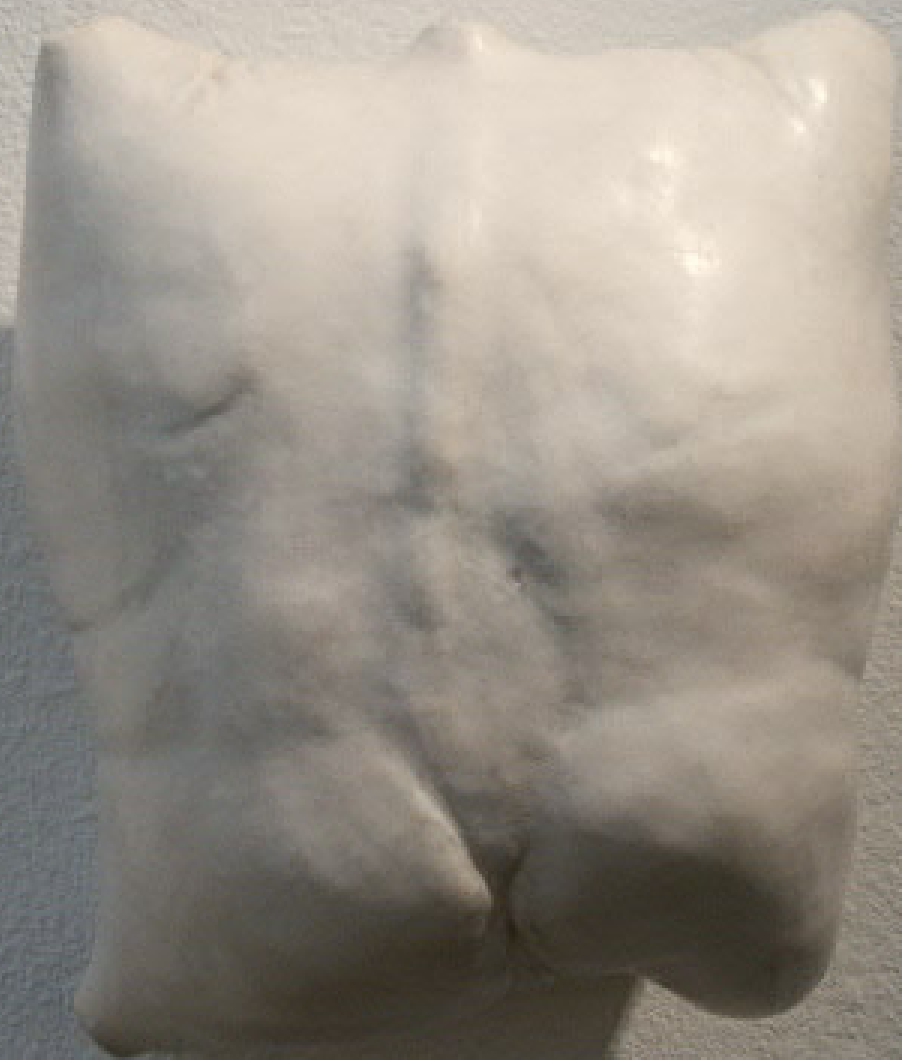

[Return to wall](#)